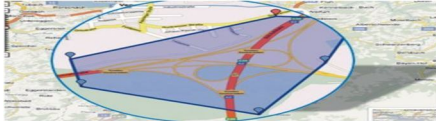

Geo-fencing (Safety)

When Geo-fencing is on, as your vehicle crosses any boundary of defined area you can get an alert. At that moment you can see the current location of vehicle.

Live Tracking