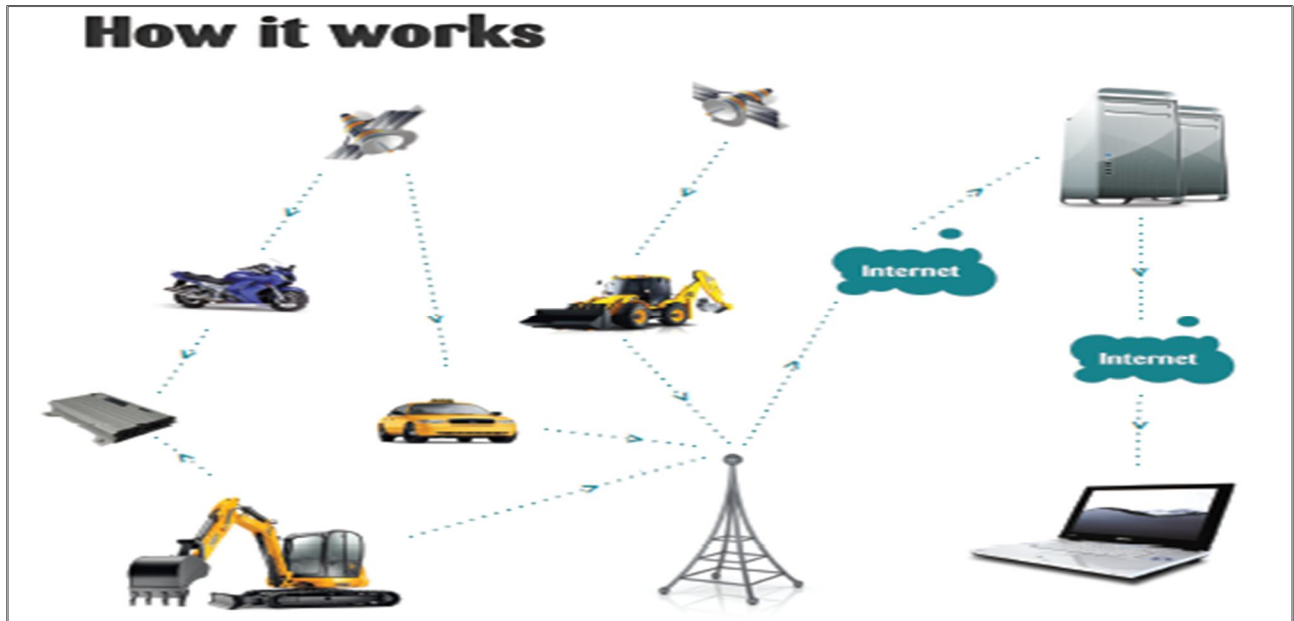

RGMS Software & Service

How it works